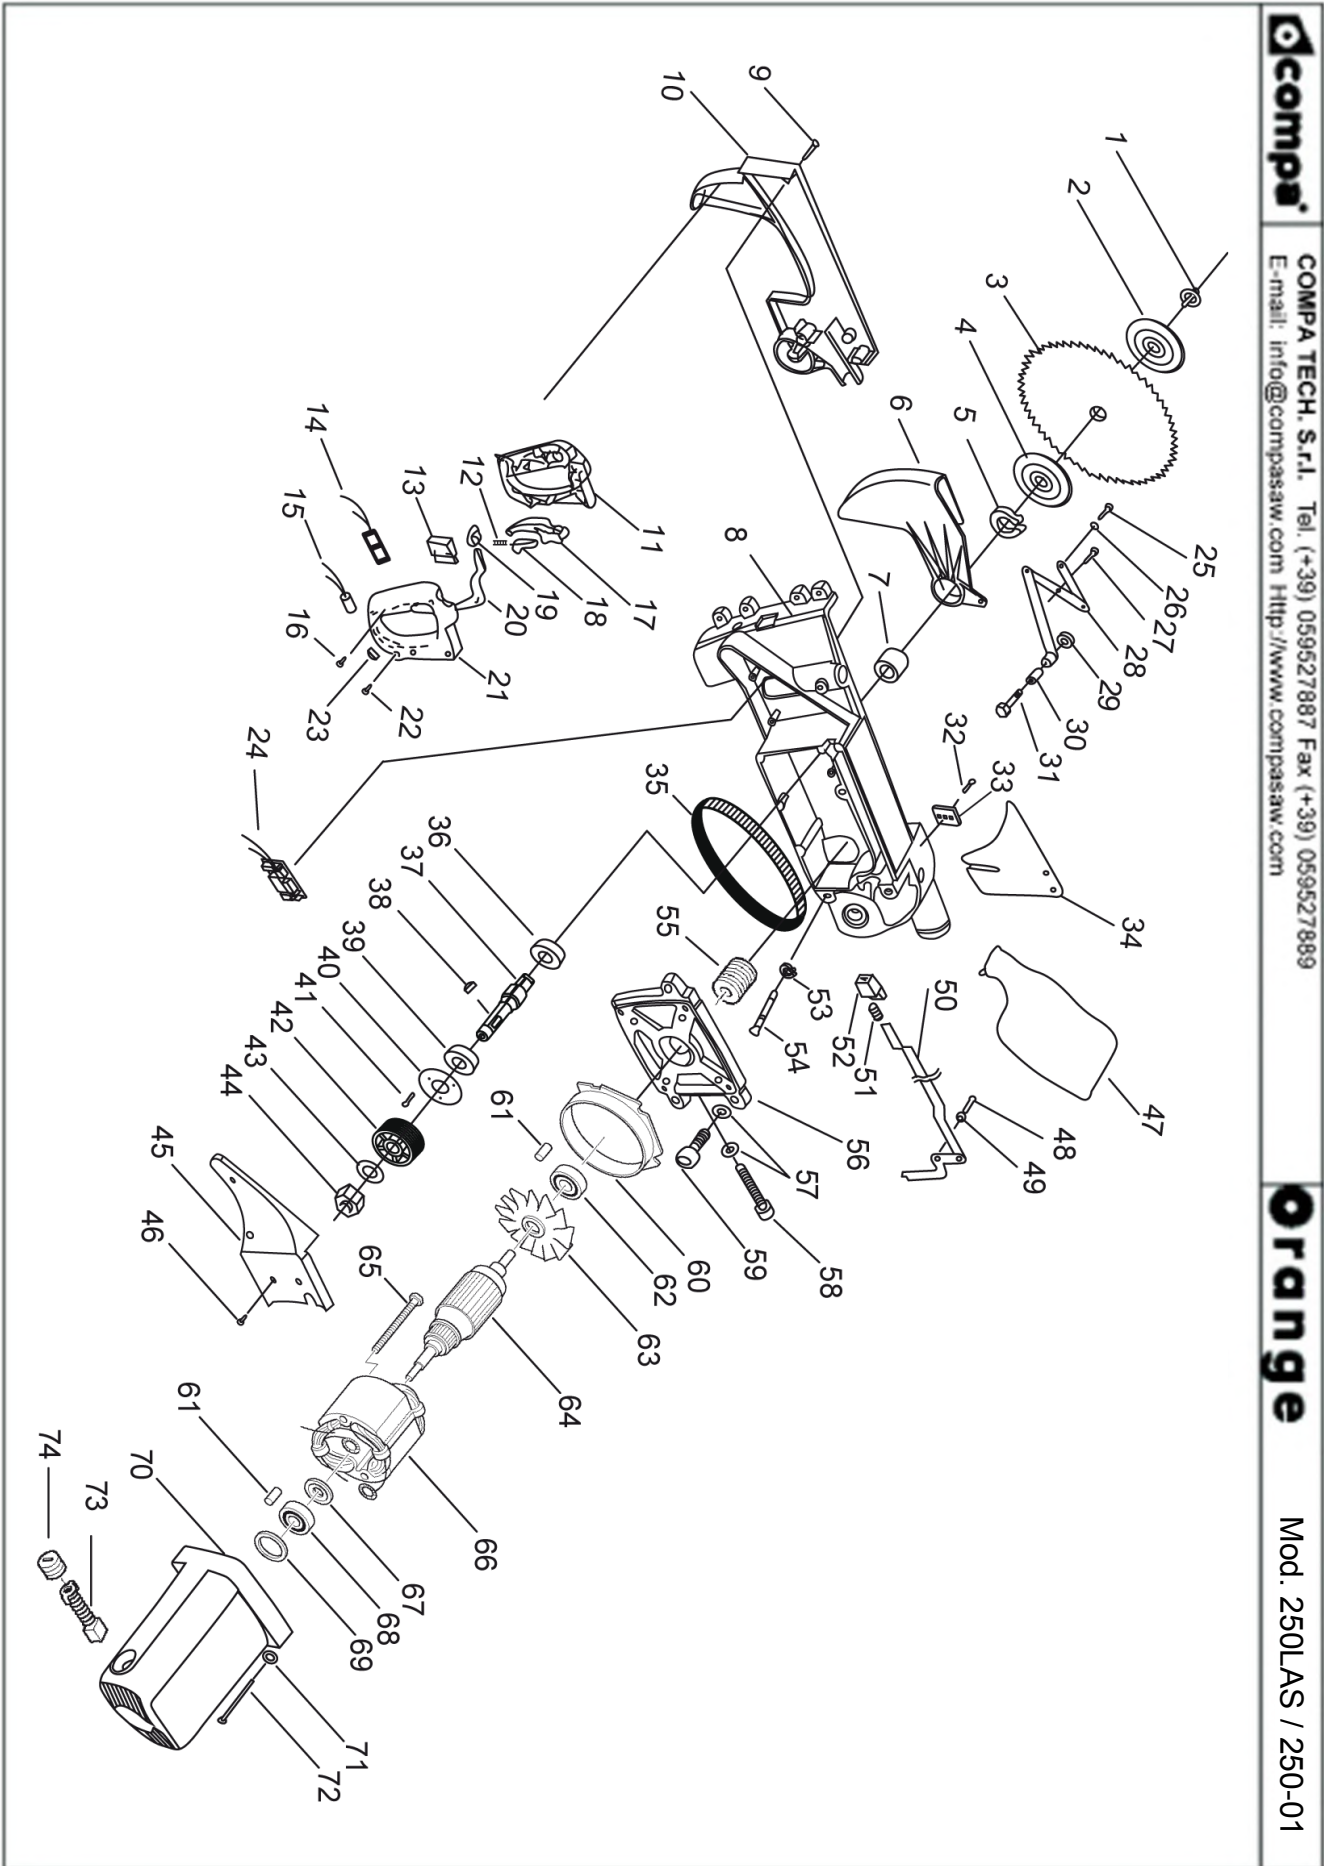

compa
 COMPA TECH. S.r.l. Tel. (+39) 059527887 Fax (+39) 059527889
 E-mail: info@compasaw.com Http://www.compasaw.com

orange

Mod. 250LAS / 250-01
 305-01 / 305-100

compa
 COMPA TECH. S.r.l. Tel. (+39) 059527887 Fax (+39) 059527889
 E-mail: info@compasaw.com Http://www.compasaw.com