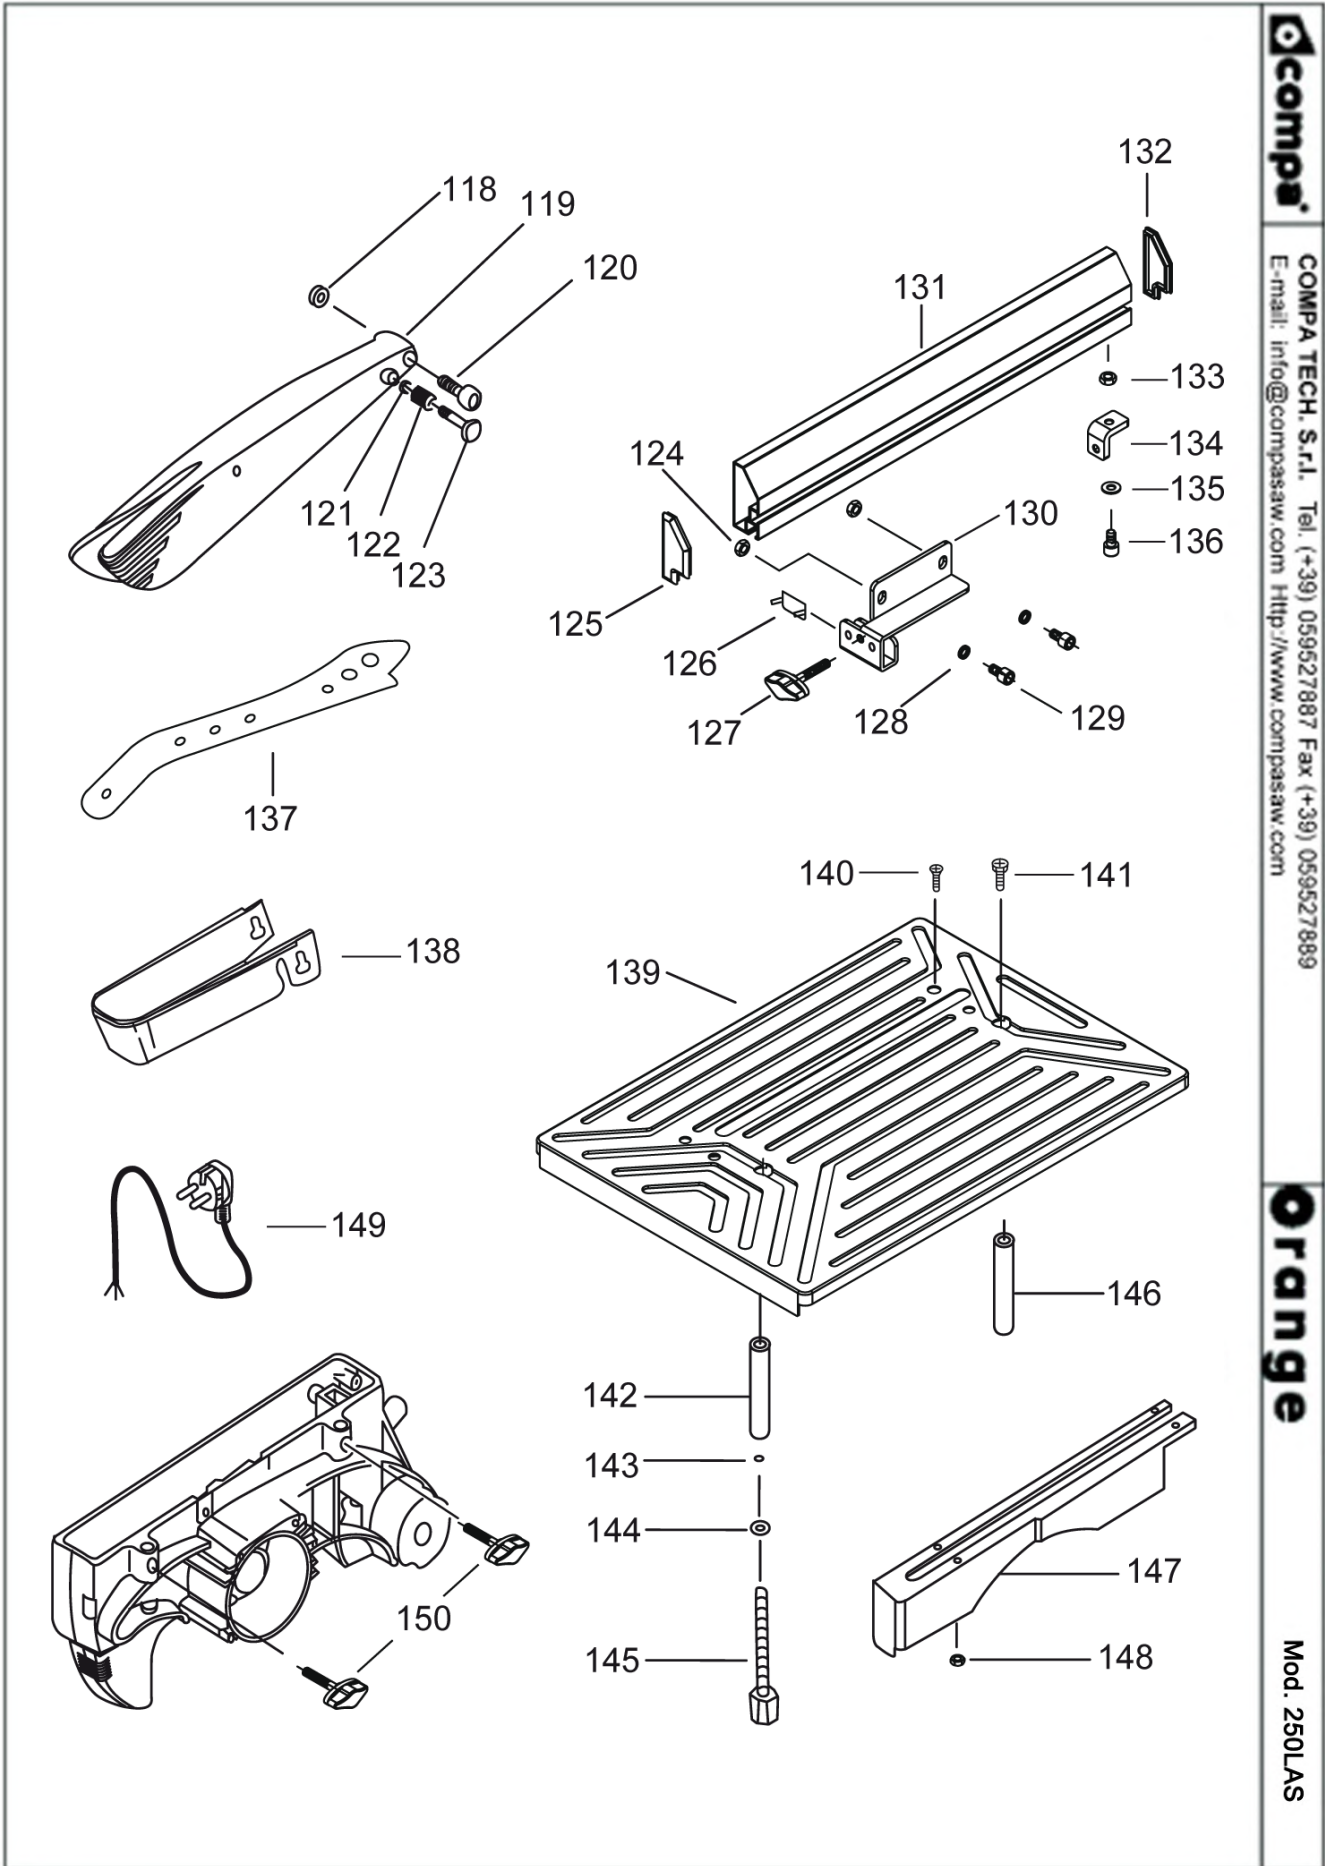

compa

COMPA TECH. S.r.l. Tel. (+39) 059527887 Fax (+39) 059527889
E-mail: info@compasaw.com Http://www.compasaw.com

orange

Mod. 250LAS